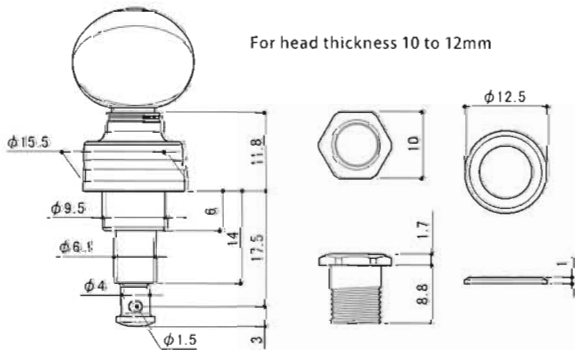

## UPT / UPTL

Head Type for Ukulele

Finishes CW, B, GG

Gear ratio 1 : 4 Planetary gear

e.g. UPT-UB7-GG  
UPTL-UB4N-B  
UPT-UBB-CW

### Dimensions UPT